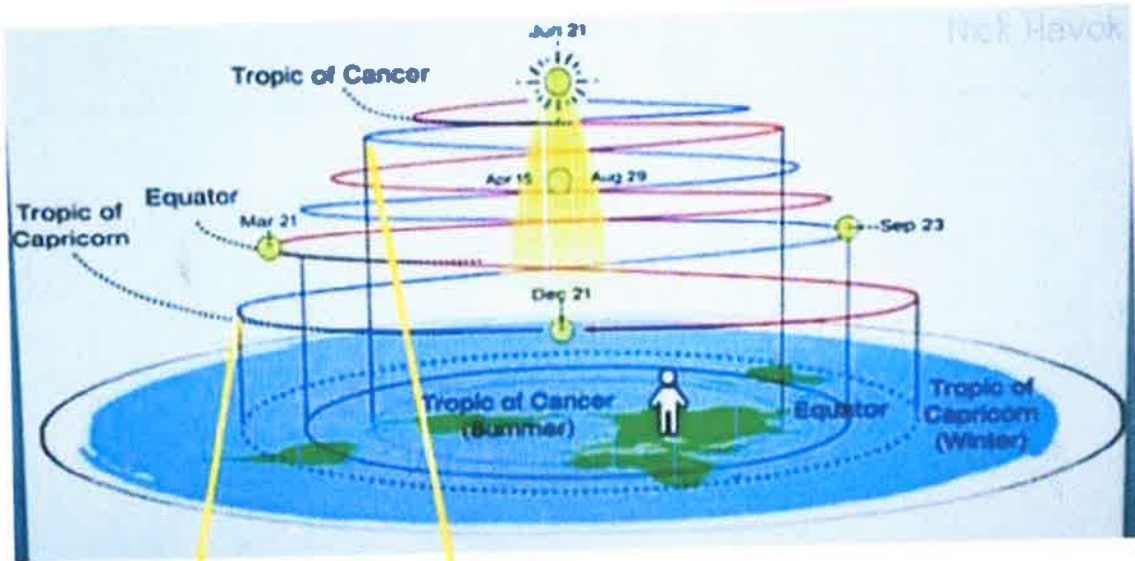

THE SUN'S PATH OVER FLAT EARTH

THIS IS WHY IN THE NORTHERN HEMISPHERE WE GET

- LONGER, WARMER DAYS IN THE SUMMER
- SHORTER, COLDER DAYS IN THE WINTER

69

Sun is closer to the Center.

70

Sun is closer to the Dome.