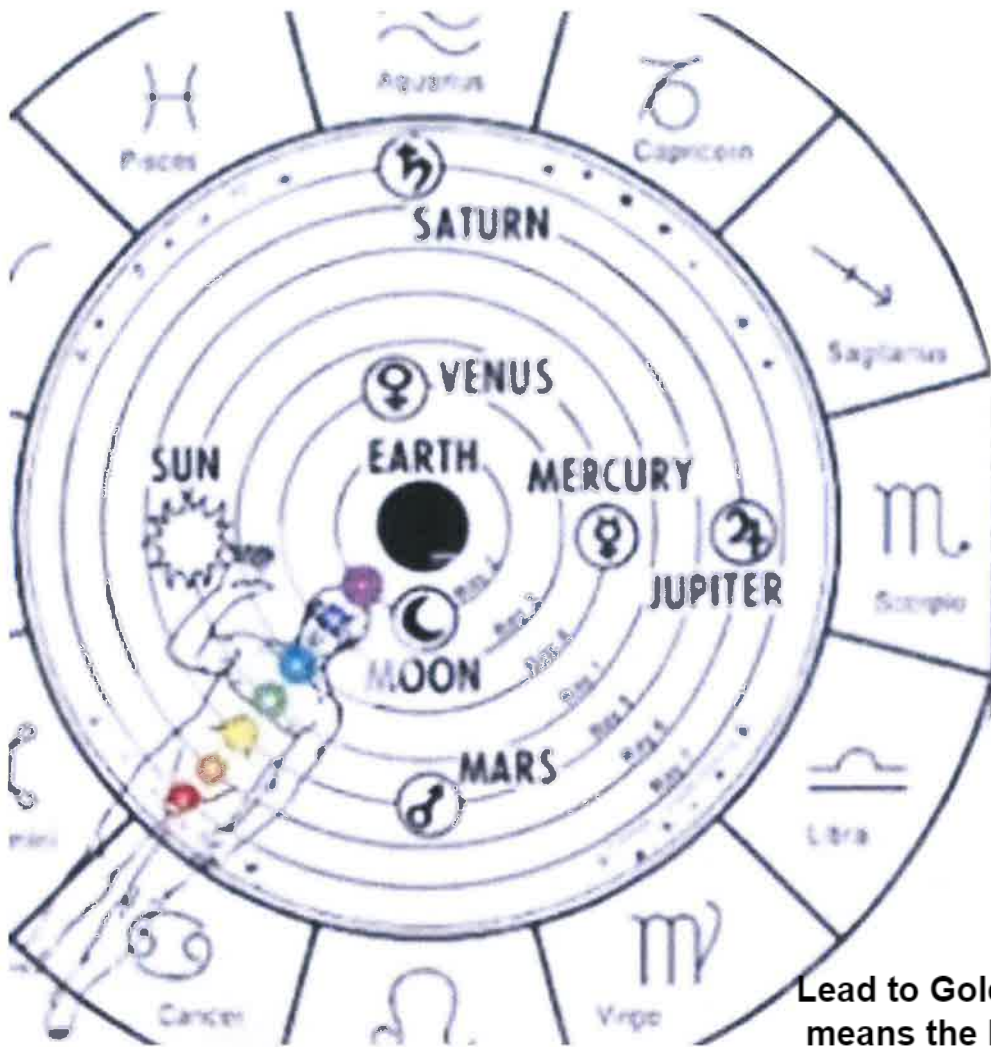

7+2=9

6+3=9

5+4=9

The Squatting Man.. VISIBLE around the WHOLE WORLD. only provable on a FLAT EARTH

Left Turning CONVERGING
Right Turning DIVERGING

Walter Russel - Red Shift Blue Shift

When you see the "COATLICUE" stone monument maybe you can find it VERY COMPLEX to understand because it has many different shapes with many significations.

RichardCassaro.com

RichardCassaro.com

Angelic Choir = Celestial Hierarchy

In the Bible when the Sons(MASULINE) of God/Heaven(FIRE)Mingled with the Daughters(Feminine) of Men/Earth(Water)..... Humans were born.

You are Those from SULFER who came to SALT. And mingled and became MERCURY/QuickSilver the child of heaven and earth. The LIVING SILVER aka "Argentum Vivum"..

Lead to Gold...QuetzalCoatl means the Feathered Serpent

**THE UN BUILDING
UNITED NATIONS...
PROMETHEUS Holding
the Fire of Light at the
Rockefeller Center in
New York**

**Magnetic Field
SYMBOLISM in IRAN**

**MASONIC 3, 5, & 7 STAIRWAY
JOURNEY TO
THE GRAND ARCHITECT
OF THE HEAVENS**