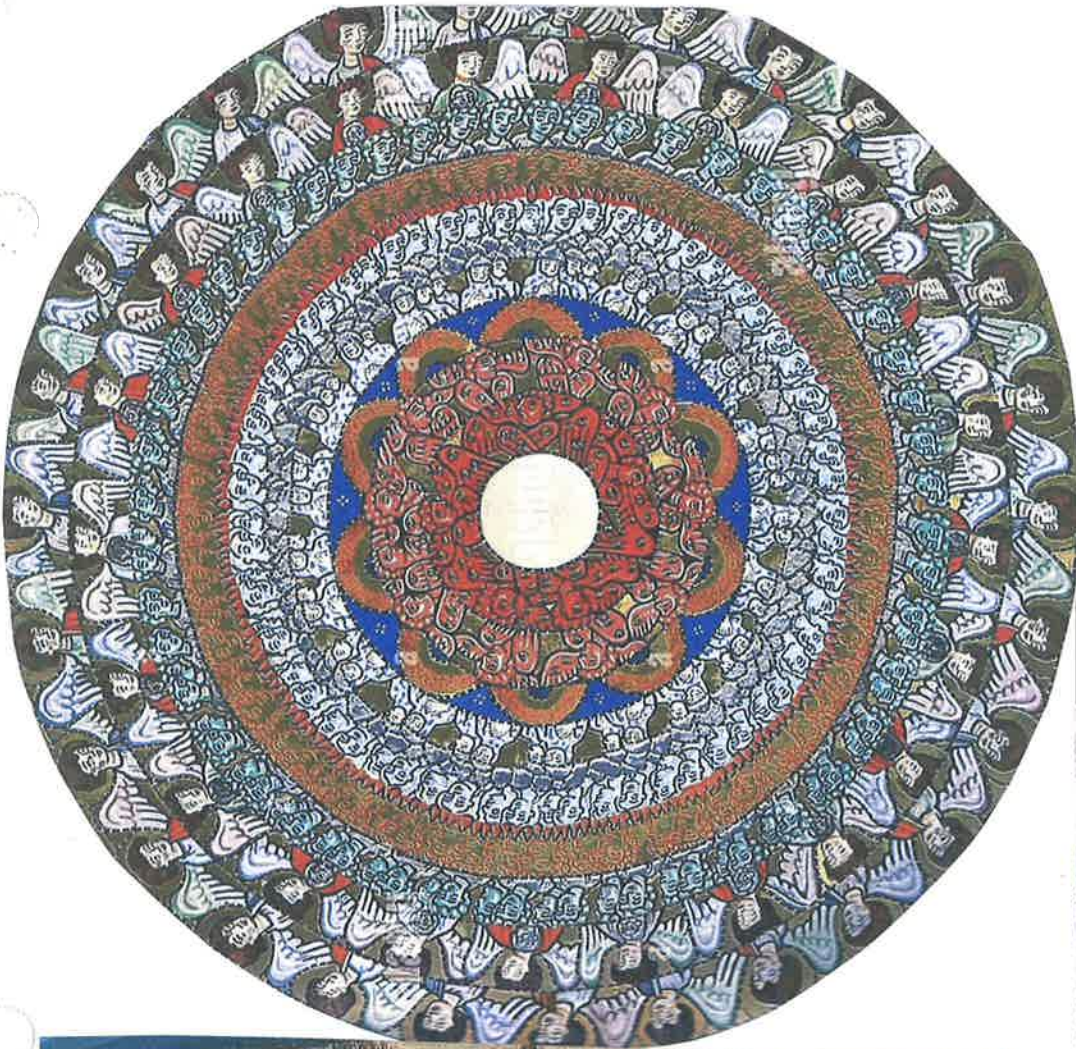

RichardCassaro.com

RichardCassaro.com

Angelic Choir = Celestial Hierarchy

In the Bible when the Sons(MASULINE) of God/Heaven(FIRE)Mingled with the Daughters(Feminine) of Men/Earth(Water)..... Humans were born.