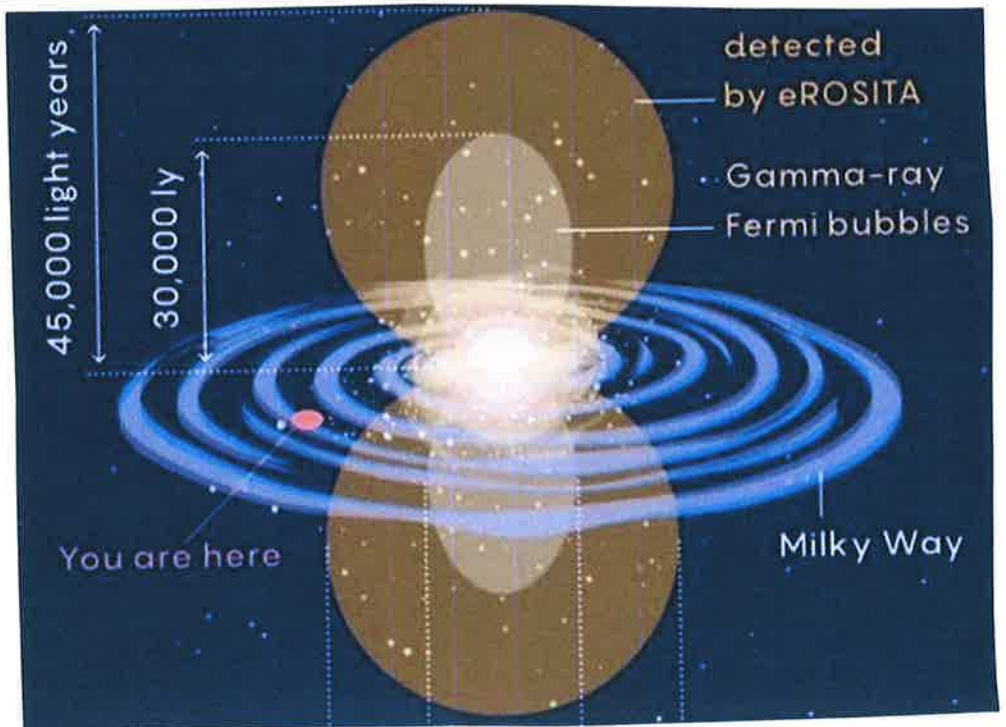

The DOUBLE BOWL Milky Way Galaxy Above

The Crab NeBULA Below

THE HUMAN ENERGY FIELD & MAN'S ASSEMBLAGE POINT

The vortex of the energy field is called "THE ASSEMBLAGE POINT" The position shown is the location and alignment for optimum mental and physical health (organ and glandular synergy)

The Eye is not a BALL, the central pillar that connects the Lens to the Retina is the HYALOID CANAL as in HYPERBOLOID
The EYE is a TORUS

Oleplun as Mudo

The GODHEAD Symbol

Anu In Mesopotamia

Double Bowl
Parable = Pair Of Bowl
Hyperbole = Hyperbola
Bible = Bi-Bowl

The Big Apple
The Cosmic Egg
The Holy Grail

This is called a VAJRA in India

A Magnet frozen in ICE
revealing the Magnetic Field..
By Ken Wheeler

Full Magnetic Field Spectrum

Double Bubble Milky Way

Full Magnetic Field