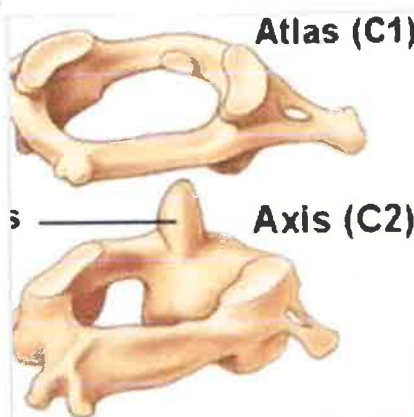

Pin Occhio
Pineal
Oculus
=ThirdEye