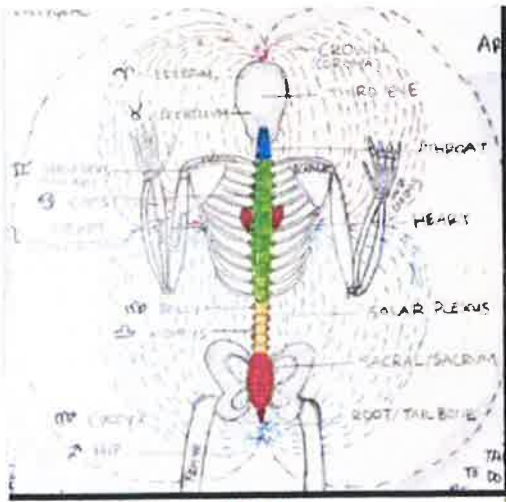

CANADAS Center Block Building Inside Confederation Hall at Parliament Hill