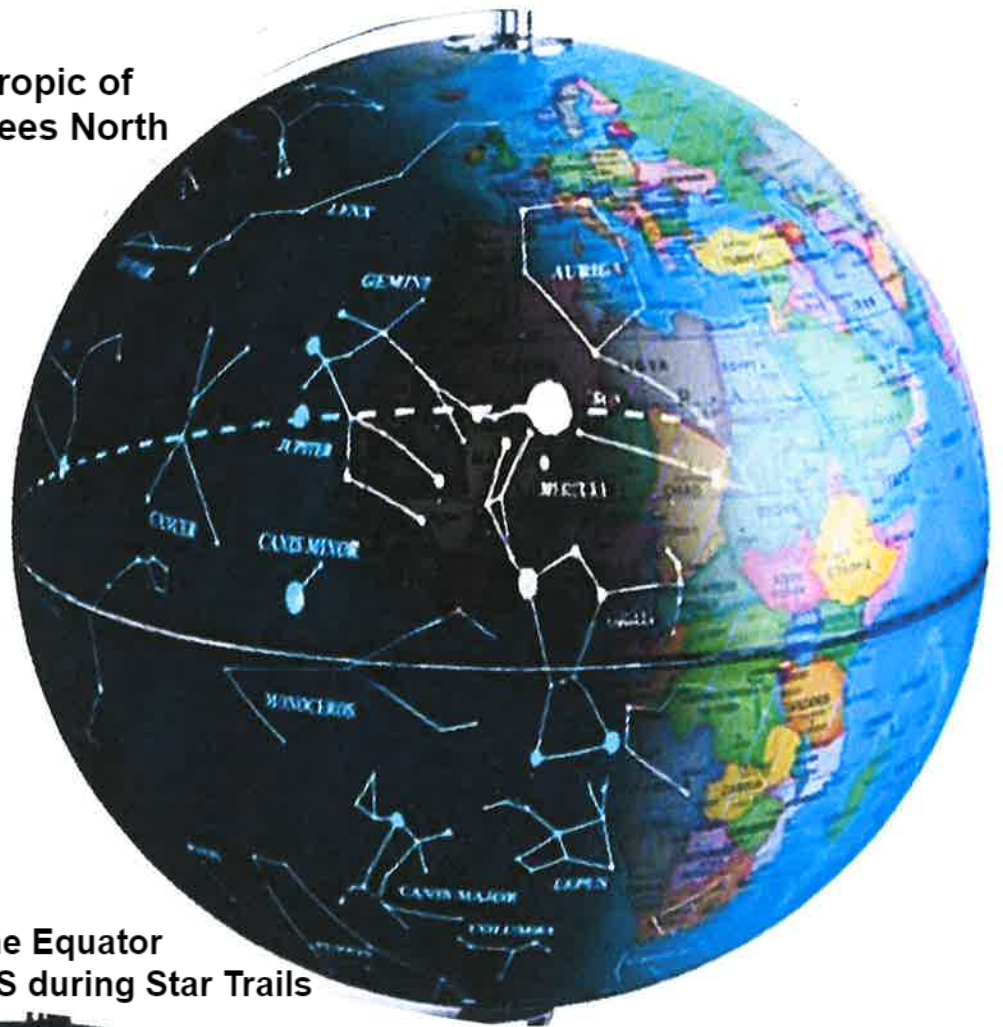

Azadi Tower -in Tehran

Tower in Spanish = Torre

HEARTH 3: SYMBOLS
&
SYMMETRY

BY: DIVINEBEING
BEINGDIVINE
2022

Aquarius is at the Equator and Rises behind the Sun during the Vernal Equinox

We are in the KALI AGE of the Yuga Cycle

Taurus is at the Tropic of Cancer 23.4 Degrees North

Orions Belt is located above the Equator and will make STRAIGHT LINES during Star Trails

The Milky Way
Intersects the
Ecliptic @ 60° degrees,
Between 2 Nodal
points, The North
Node being between
Taurus and Gemini,
The South Node being
Between Scorpio and
Sagittarius.

THE GALACTIC
CORE OF THE MILKY
WAY. →

GPS originally stood for Ground Positioning System not Global Positioning System

Constellations over flat earth

ABOVE - In this Exaggerated Image of an Inverted Fish Bowl, Orion appears to be pinned to the wall; BELOW - is a better representation as Orion would appear as a pin point directly above your head as if he were pinned to the Ceiling.

Spinal Column Symbolism

North and South BOWL
 Separated by a PLANE of INERTIA

Mayan Pyramids & Triptych Temples

Pyramid

Pyramid

Triptych **Chichen Itza**

Triptych **Uxmal**

"Nowhere is the ancient *Universal Religion of the Triptych Temple* more visible than in the Mayan city-states of the Yucatan, where every city had its main pyramid surrounded by a series of Triptych Temples, all celebrating the same wisdom-tradition."
 - Richard Cassaro