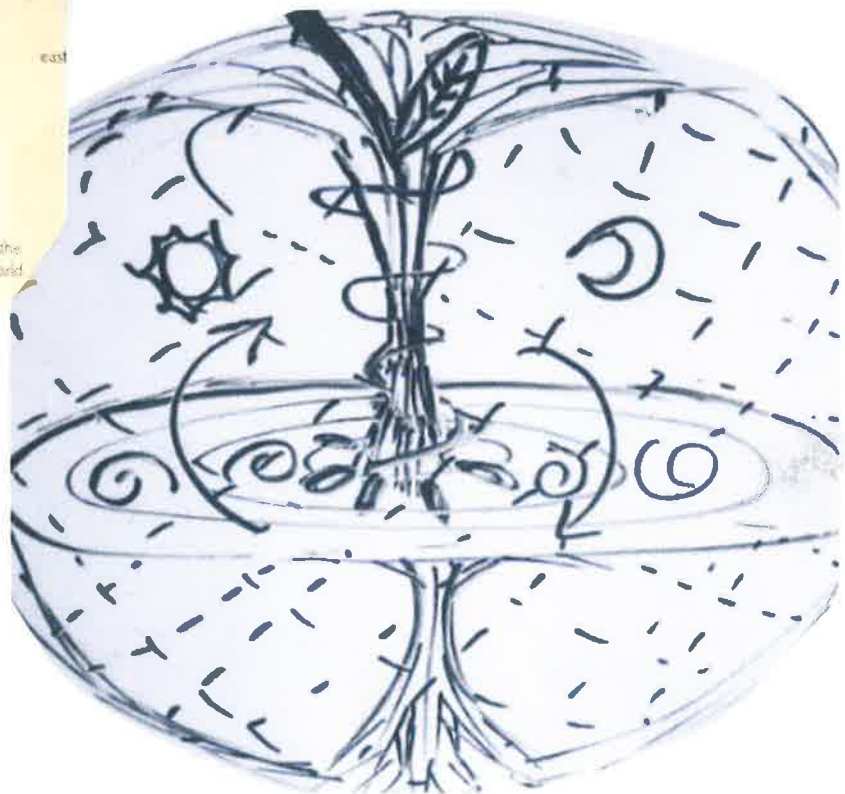

The DOUBLE BOWL Milky Way Galaxy Above

The Crab NeBULA Below

THE HUMAN ENERGY FIELD & MAN'S ASSEMBLAGE POINT

The vortex of the energy field is called "THE ASSEMBLAGE POINT" The position shown is the location and alignment for optimum mental and physical health (organ and glandular synergy)

The Eye is not a BALL, the central pillar that connects the Lens to the Retina is the HYALOID CANAL as in HYPERBOLOID
The EYE is a TORUS

Oleplun as Mudo

The GODHEAD Symbol

Anu In Mesopotamia

Double Bowl
Parable = Pair Of Bowl
Hyperbole = Hyperbola
Bible = Bi-Bowl

The Big Apple
The Cosmic Egg
The Holy Grail

This is called a VAJRA in India

A Magnet frozen in ICE
revealing the Magnetic Field..
By Ken Wheeler

Full Magnetic Field Spectrum

Double Bubble Milky Way

Full Magnetic Field