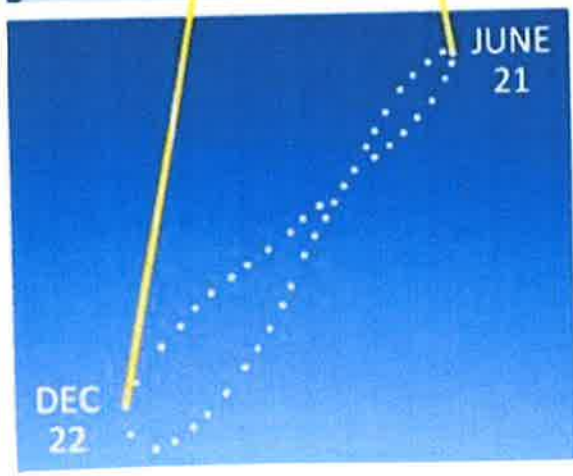

THE SUN'S PATH OVER FLAT EARTH

THIS IS WHY IN THE NORTHERN HEMISPHERE WE GET

- LONGER, WARMER DAYS IN THE SUMMER
- SHORTER, COLDER DAYS IN THE WINTER

69

Sun is closer to the Center.

70

Sun is closer to the Dome.