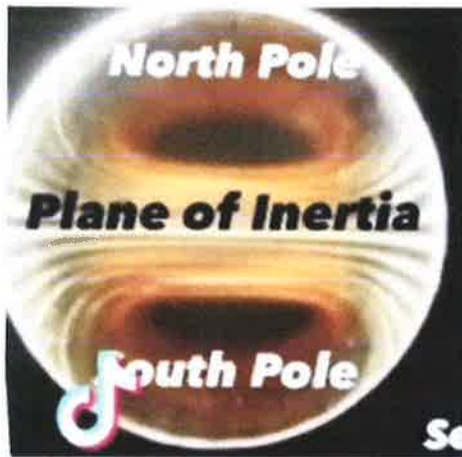

June

Mar/Sep

December

69
North Polar Day;
Sun Doesn't Set for 2 1/2 Mths.

70 & 71
North Pole
Experiences Twilight.

70
South Polar Day;
Sun Doesn't Set for 2 1/2 M.

The Sun Travels From West to East through the Zodiacs (Aries - Pisces) but gets carried East to West by the Magnetic Field DOME.

The DOUBLE BOWL Milky Way Galaxy Above

The Crab NeBULA Below

THE HUMAN ENERGY FIELD & MAN'S ASSEMBLAGE POINT

The vortex of the energy field is called "THE ASSEMBLAGE POINT" The position shown is the location and alignment for optimum mental and physical health (organ and glandular synergy)