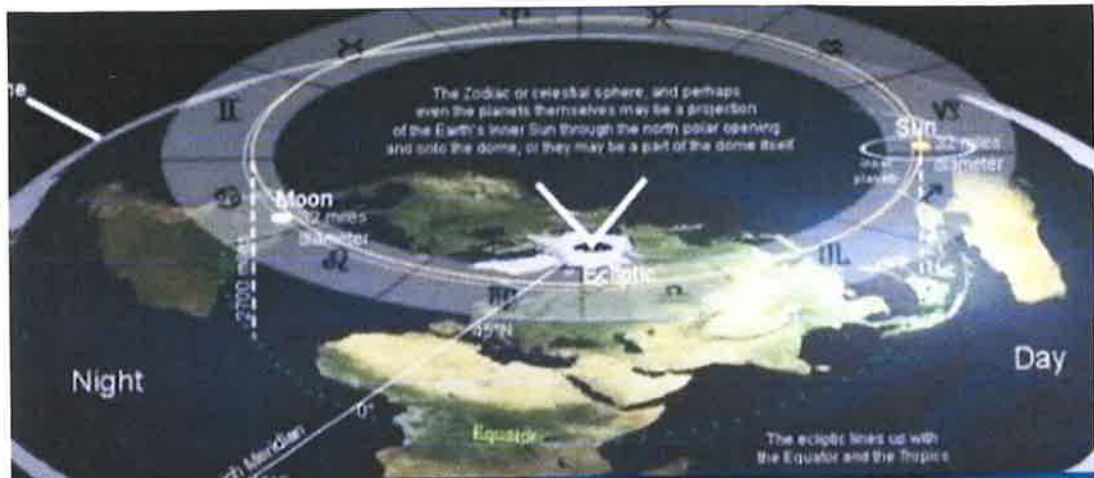

THE GALACTIC
CORE OF THE MILKY
WAY. →

GPS originally stood for Ground Positioning System not Global Positioning System

Constellations over flat earth

ABOVE - In this Exaggerated Image of an Inverted Fish Bowl, Orion appears to be pinned to the wall; BELOW - is a better representation as Orion would appear as a pin point directly above your head as if he were pinned to the Ceiling.

June

Mar/Sep

December

69
North Polar Day;
Sun Doesn't Set for 2 1/2 Mths.

70 & 71
North Pole
Experiences Twilight.

70
South Polar Day;
Sun Doesn't Set for 2 1/2 M.

The Sun Travels From West to East through the Zodiacs (Aries - Pisces) but gets carried East to West by the Magnetic Field DOME.

The DOUBLE BOWL Milky Way Galaxy Above

The Crab NeBULA Below

THE HUMAN ENERGY FIELD & MAN'S ASSEMBLAGE POINT

The vortex of the energy field is called "THE ASSEMBLAGE POINT" The position shown is the location and alignment for optimum mental and physical health (organ and glandular synergy)

Spinal Column Symbolism

North and South BOWL
 Separated by a PLANE of INERTIA

Mayan Pyramids & Triptych Temples

Pyramid

Pyramid

Triptych **Chichen Itza**

Triptych **Uxmal**

"Nowhere is the ancient *Universal Religion of the Triptych Temple* more visible than in the Mayan city-states of the Yucatan, where every city had its main pyramid surrounded by a series of Triptych Temples, all celebrating the same wisdom-tradition."
 - Richard Cassaro