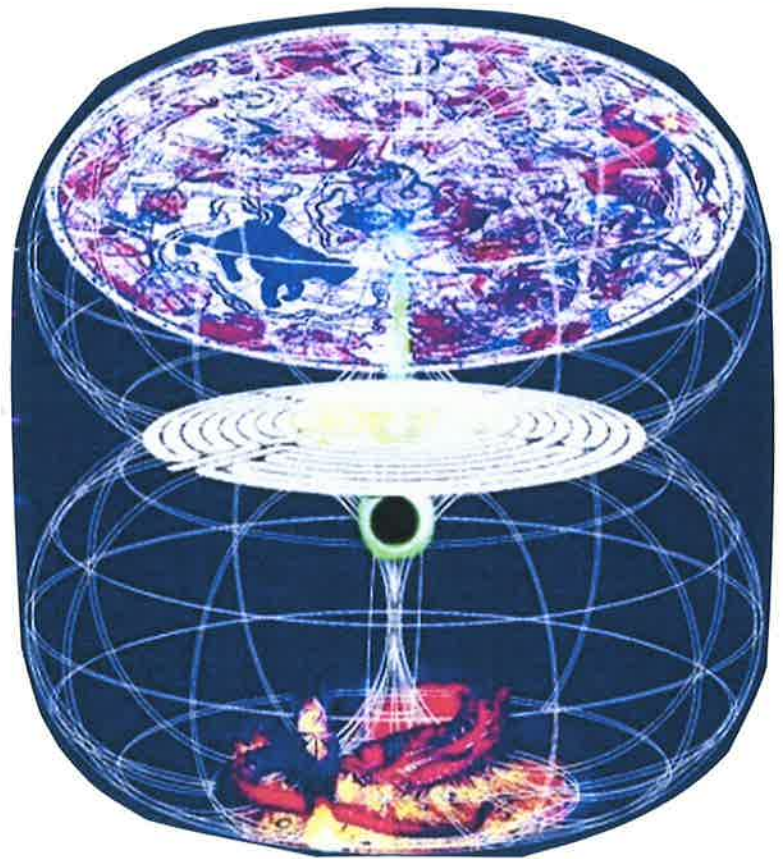

The DOUBLE BOWL Milky Way Galaxy Above

The Crab NeBULA Below

THE HUMAN ENERGY FIELD & MAN'S ASSEMBLAGE POINT

The vortex of the energy field is called "THE ASSEMBLAGE POINT" The position shown is the location and alignment for optimum mental and physical health (organ and glandular synergy)

The Eye is not a BALL, the central pillar that connects the Lens to the Retina is the HYALOID CANAL as in HYPERBOLOID
The EYE is a TORUS

Oleplun as Mudo

The GODHEAD Symbol

Anu In Mesopotamia

Double Bowl
Parable = Pair Of Bowl
Hyperbole = Hyperbola
Bible = Bi-Bowl

The Big Apple
The Cosmic Egg
The Holy Grail

This is called a VAJRA in India

A Magnet frozen in ICE
revealing the Magnetic Field..
By Ken Wheeler

Full Magnetic Field Spectrum

Double Bubble Milky Way

Full Magnetic Field

Kurma the Turtle
under the World Tree
in India

CANADAS Center Block Building Inside Confederation Hall at Parliament Hill

The Black Sun as the Source Center of all Creation
 The Dielectric Field, Pure Information