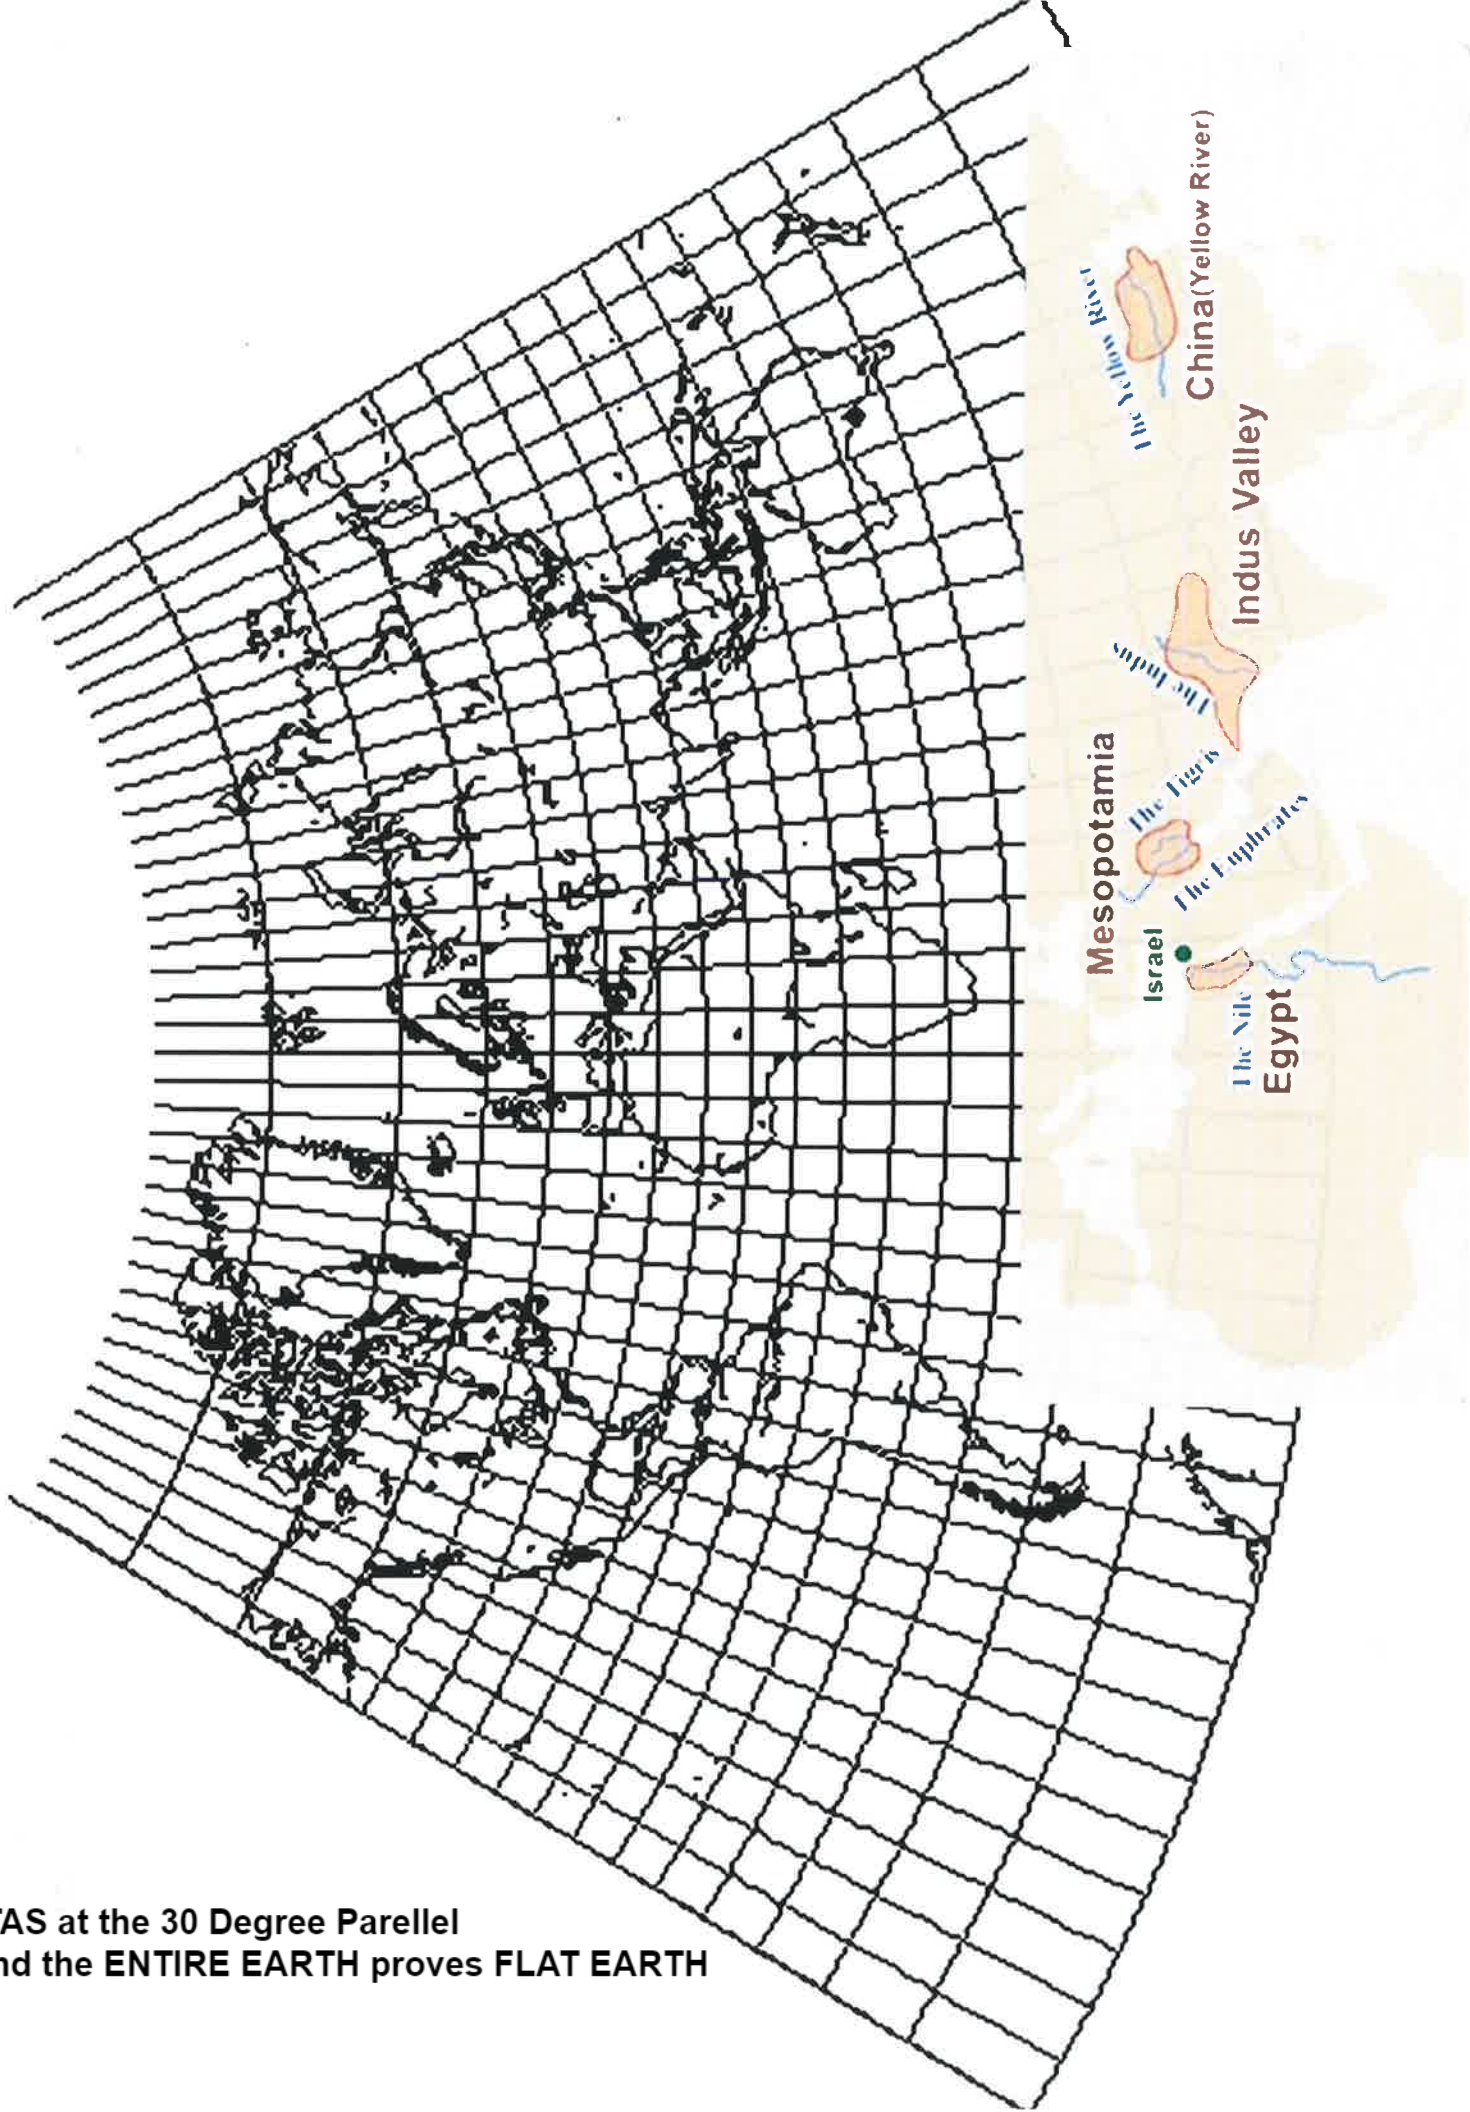

7+2=9

6+3=9

5+4=9

The Squatting Man.. VISIBLE around the WHOLE WORLD. only provable on a FLAT EARTH

Left Turning CONVERGING
Right Turning DIVERGING

Walter Russel - Red Shift Blue Shift

When you see the "COATLICUE" stone monument maybe you can find it VERY COMPLEX to understand because it has many different shapes with many significations.

"seal of the prophets"

Wheel of the Dharma

Sheeps Wool Wig = ARIES

Jesus " I AM THE ALPHA and OMEGA"

THE JUDGE = Priest of BAAL

Balance Scales = LIBRA

DELTAs at the 30 Degree Parellel
around the **ENTIRE EARTH** proves **FLAT EARTH**