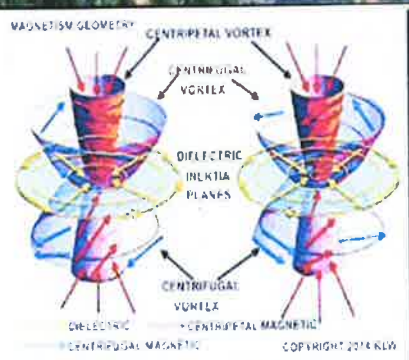

KEY TO THE UNIVERSE

9

8

7

6

5

4

3

2

1

8+1=9

7+2=9

6+3=9

5+4=9

9

8

7

6

5

4

3

2

1

8+1=9

7+2=9

6+3=9

5+4=9