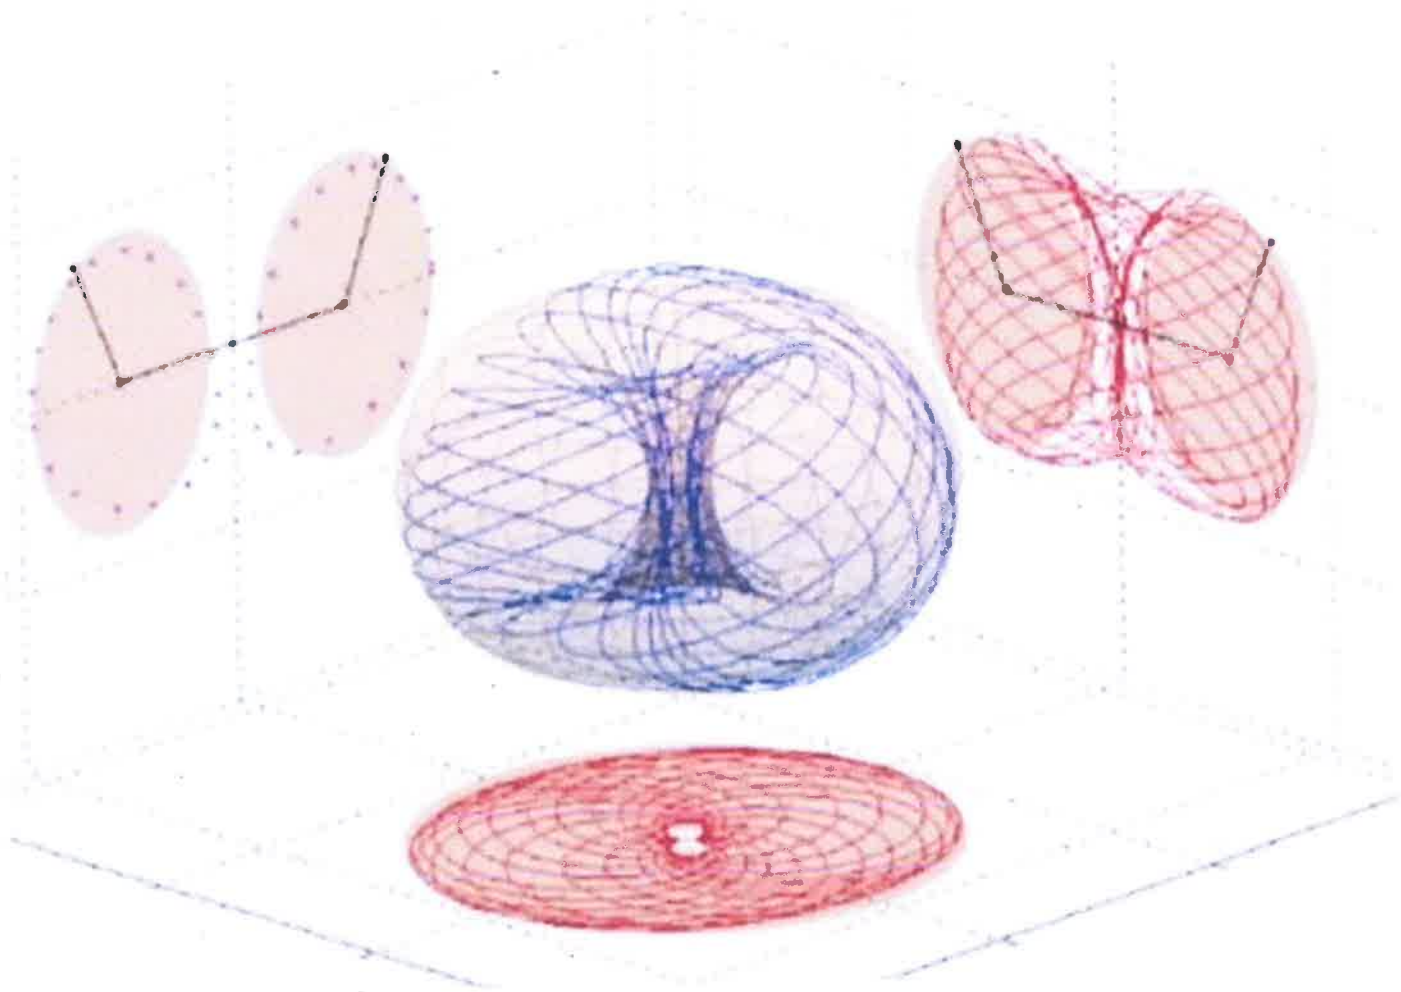

THE GALACTIC
CORE OF THE MILKY
WAY. →

GPS originally stood for Ground Positioning System not Global Positioning System

Constellations over flat earth

ABOVE - In this Exaggerated Image of an Inverted Fish Bowl, Orion appears to be pinned to the wall; BELOW - is a better representation as Orion would appear as a pin point directly above your head as if he were pinned to the Ceiling.

June

Mar/Sep

December

69
North Polar Day;
Sun Doesn't Set for 2 1/2 Mths.

70 & 71
North Pole
Experiences Twilight.

70
South Polar Day;
Sun Doesn't Set for 2 1/2 M.

The Sun Travels From West to East through the Zodiacs (Aries - Pisces) but gets carried East to West by the Magnetic Field DOME.

The Seraphim with 6 wings is the description of a Magnetic Field

Jesus Crown of Thorns is the SAHASRARA Crown Chakra in india

**THIS PATTERN
HOLDS THE KEY
TO A WORLD THAT WORKS
FOR EVERYONE**

Black Widows have an HOUR GLASS shape underneath them

The DOUBLE BOWL Milky Way Galaxy Above

The Crab NeBULA Below

THE HUMAN ENERGY FIELD & MAN'S ASSEMBLAGE POINT

The vortex of the energy field is called "THE ASSEMBLAGE POINT" The position shown is the location and alignment for optimum mental and physical health (organ and glandular synergy)