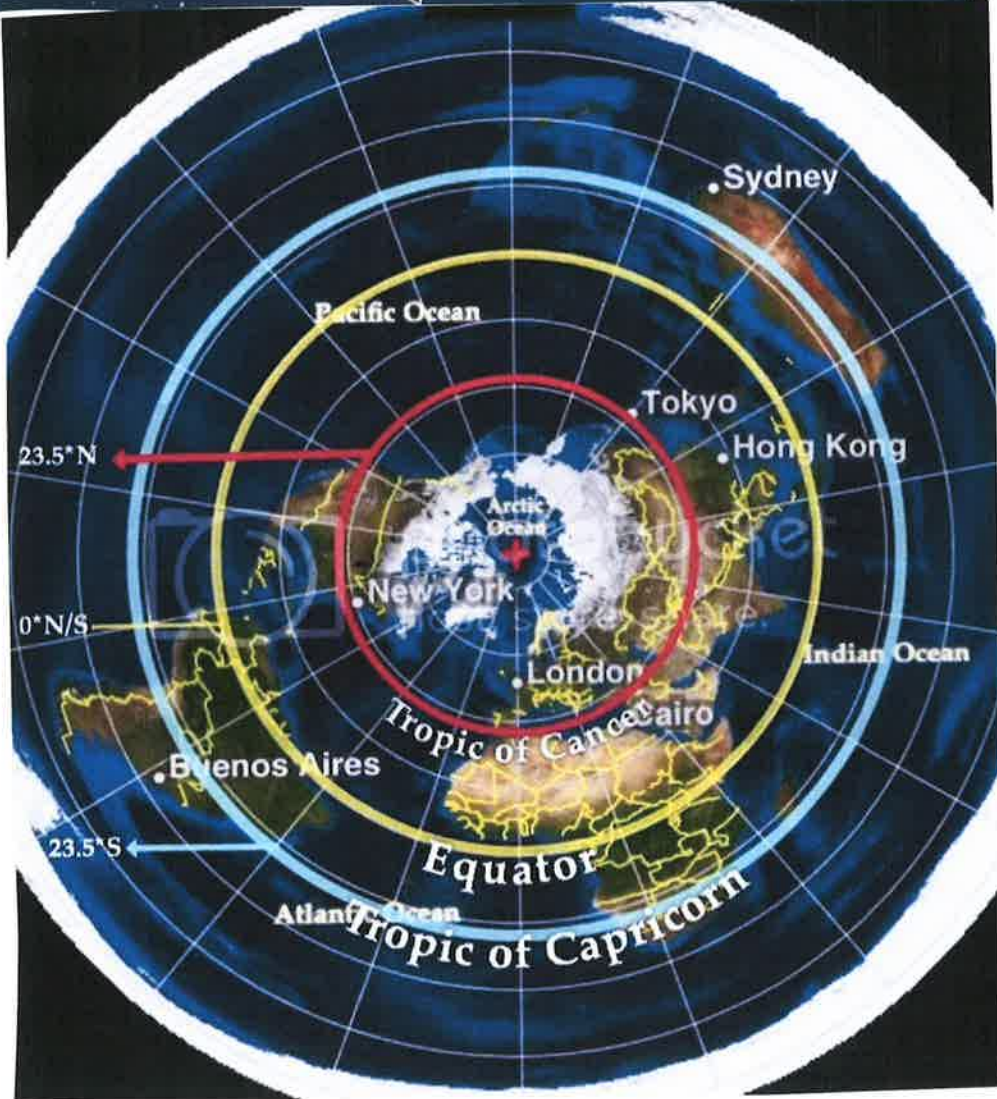

THE GALACTIC
CORE OF THE MILKY
WAY. →

GPS originally stood for Ground Positioning System not Global Positioning System

Constellations over flat earth

ABOVE - In this Exaggerated Image of an Inverted Fish Bowl, Orion appears to be pinned to the wall; BELOW - is a better representation as Orion would appear as a pin point directly above your head as if he were pinned to the Ceiling.

June

Mar/Sep

December

69
North Polar Day;
Sun Doesn't Set for 2 1/2 Mths.

70 & 71
North Pole
Experiences Twilight.

70
South Polar Day;
Sun Doesn't Set for 2 1/2 M.

The Sun Travels From West to East through the Zodiacs (Aries - Pisces) but gets carried East to West by the Magnetic Field DOME.

The DOUBLE BOWL Milky Way Galaxy Above

The Crab NeBULA Below

THE HUMAN ENERGY FIELD & MAN'S ASSEMBLAGE POINT

The vortex of the energy field is called "THE ASSEMBLAGE POINT" The position shown is the location and alignment for optimum mental and physical health (organ and glandular synergy)

Spinal Column Symbolism

North and South BOWL
 Separated by a PLANE of INERTIA

Mayan Pyramids & Triptych Temples

Pyramid

Pyramid

Triptych **Chichen Itza**

Triptych **Uxmal**

"Nowhere is the ancient *Universal Religion of the Triptych Temple* more visible than in the Mayan city-states of the Yucatan, where every city had its main pyramid surrounded by a series of Triptych Temples, all celebrating the same wisdom-tradition."
 - Richard Cassaro