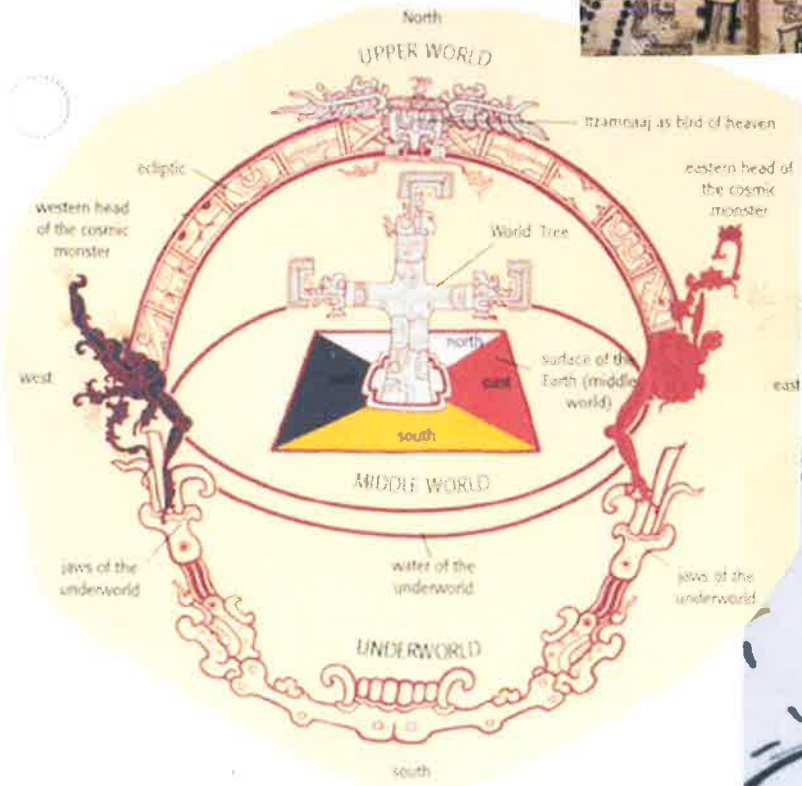

The DOUBLE BOWL Milky Way Galaxy Above

The Crab NeBULA Below

THE HUMAN ENERGY FIELD & MAN'S ASSEMBLAGE POINT

The vortex of the energy field is called "THE ASSEMBLAGE POINT" The position shown is the location and alignment for optimum mental and physical health (organ and glandular synergy)

The Eye is not a BALL, the central pillar that connects the Lens to the Retina is the HYALOID CANAL as in HYPERBOLOID
The EYE is a TORUS

Oleplun as Mudo

The GODHEAD Symbol

Anu In Mesopotamia

Double Bowl
Parable = Pair Of Bowl
Hyperbole = Hyperbola
Bible = Bi-Bowl

The Big Apple
The Cosmic Egg
The Holy Grail

This is called a VAJRA in India

A Magnet frozen in ICE
revealing the Magnetic Field..
By Ken Wheeler

Full Magnetic Field Spectrum

Double Bubble Milky Way

Full Magnetic Field