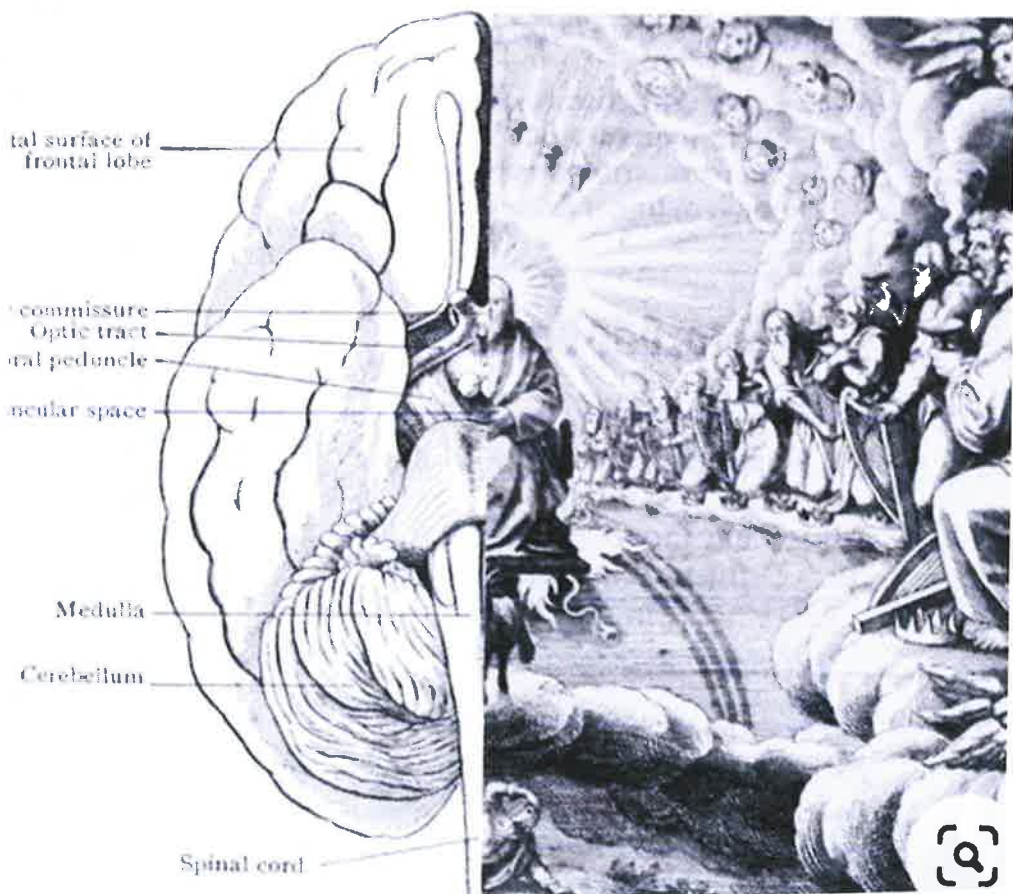

The 266th Pope of ROME
Jorge Bergoglio aka Pope Francis

Holding the 4 Gospels of
The 4 Evangelists Matthew
Mark Luke and John

Osiris Throne is our Upside
Down American Flag

Note: The Higher Mind has ONE EYE. ODIN The One Eyed God, just like THOR who is The son of Odin

Brain Stem / Throne of GOD

*RichardCassaro.com

Mexico

*RichardCassaro.com

Egypt

*RichardCassaro.com

Mexico

*RichardCassaro.com