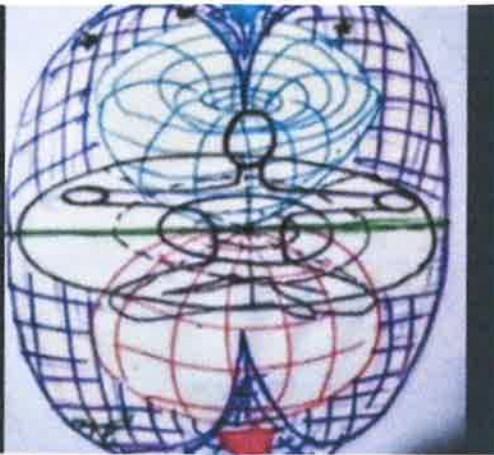

The DOUBLE BOWL Milky Way Galaxy Above

The Crab NeBULA Below

THE HUMAN ENERGY FIELD & MAN'S ASSEMBLAGE POINT

The vortex of the energy field is called "THE ASSEMBLAGE POINT" The position shown is the location and alignment for optimum mental and physical health (organ and glandular synergy)

The Eye is not a BALL, the central pillar that connects the Lens to the Retina is the HYALOID CANAL as in HYPERBOLOID
The EYE is a TORUS

Oleplun as Mudo

The GODHEAD Symbol

Anu In Mesopotamia

Double Bowl
Parable = Pair Of Bowl
Hyperbole = Hyperbola
Bible = Bi-Bowl

The Big Apple
The Cosmic Egg
The Holy Grail

This is called a VAJRA in India

A Magnet frozen in ICE
revealing the Magnetic Field..
By Ken Wheeler

Full Magnetic Field Spectrum

Double Bubble Milky Way

Full Magnetic Field