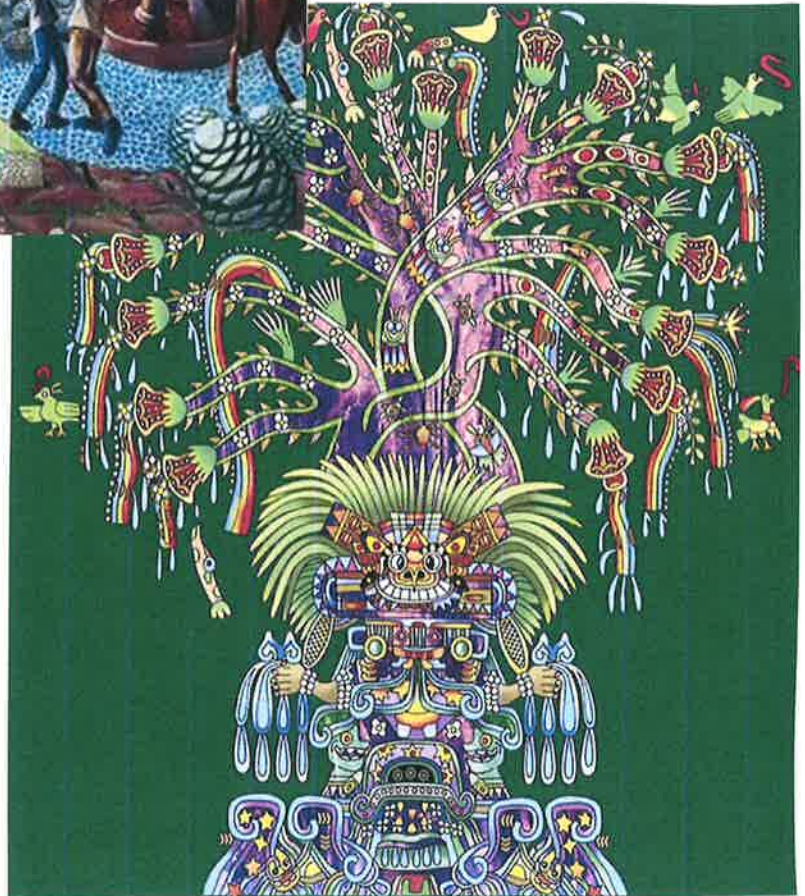

Ishtarte / Ishtar

Goddess Coatlicue -Mexico

MAYAHUEL

In India the Earth is Resting on a Turtles Back

The MILKY WAY was called VIA LACTEA in Latin which means the Milky Road, also called the SILVER RIVER and even called the BACK BONE of the Night

Itzam-Yeh (Seven-Macaw)
The Big Dipper

Wakah-Chan ("Raised-up-Sky")
The Milky Way

Double-headed Serpent
The ecliptic

deified offering plate

World Tortoise = World Torus

MayaHuel as the Milky Way
Mural in Tequila, Mexico

The 266th Pope of ROME
Jorge Bergoglio aka Pope Francis

Holding the 4 Gospels of
The 4 Evangelists Matthew
Mark Luke and John

Osiris Throne is our Upside
Down American Flag

Note: The Higher Mind has ONE EYE. ODIN The One Eyed God, just like THOR who is The son of Odin