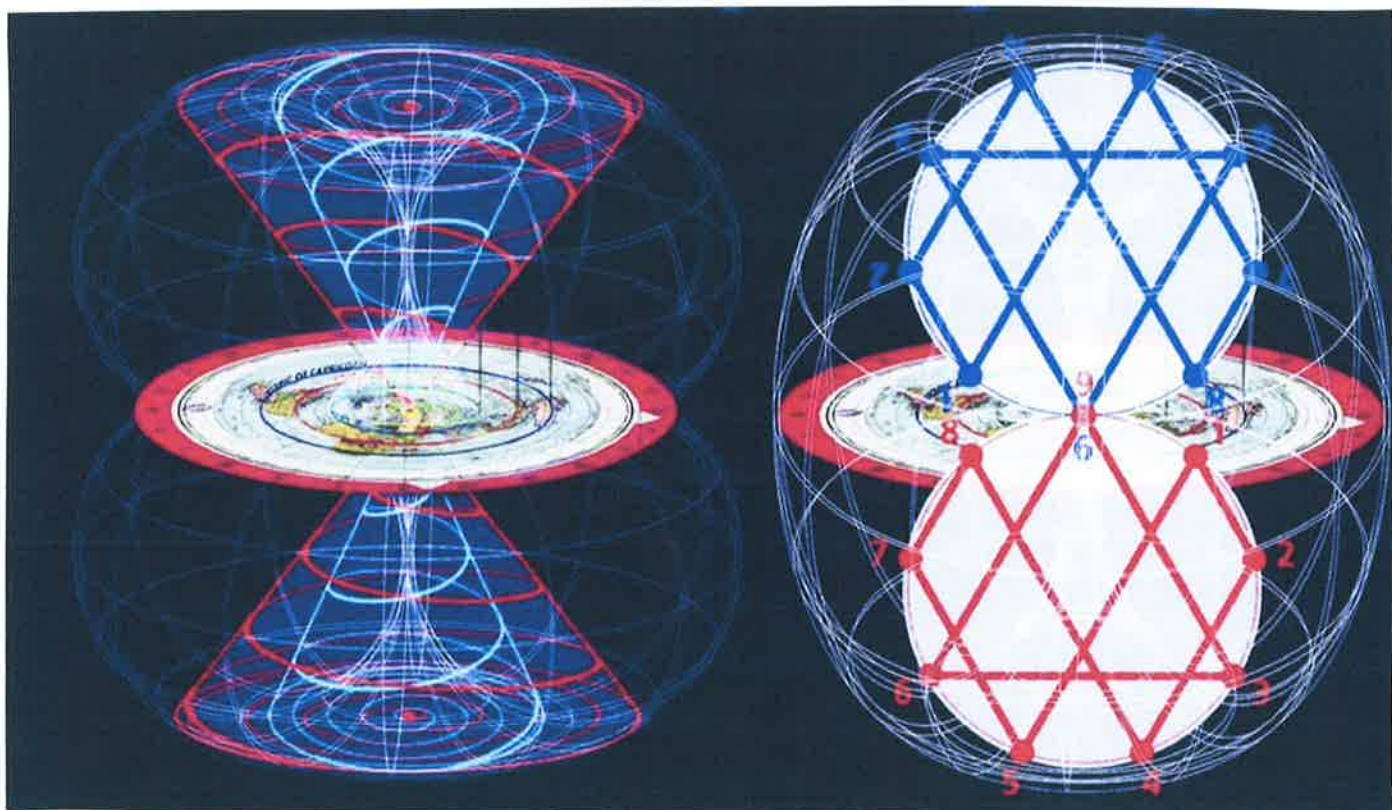

THE GALACTIC
CORE OF THE MILKY
WAY. →

GPS originally stood for Ground Positioning System not Global Positioning System

Constellations over flat earth

ABOVE - In this Exaggerated Image of an Inverted Fish Bowl, Orion appears to be pinned to the wall; BELOW - is a better representation as Orion would appear as a pin point directly above your head as if he were pinned to the Ceiling.

June

Mar/Sep

December

69
North Polar Day;
Sun Doesn't Set for 2 1/2 Mths.

70 & 71
North Pole
Experiences Twilight.

70
South Polar Day;
Sun Doesn't Set for 2 1/2 M.

The Sun Travels From West to East through the Zodiacs (Aries - Pisces) but gets carried East to West by the Magnetic Field DOME.

The Seraphim with 6 wings is the description of a Magnetic Field

Jesus Crown of Thorns is the SAHASRARA Crown Chakra in india

**THIS PATTERN
HOLDS THE KEY
TO A WORLD THAT WORKS
FOR EVERYONE**

Black Widows have an HOUR GLASS shape underneath them

The DOUBLE BOWL Milky Way Galaxy Above

The Crab NeBULA Below

THE HUMAN ENERGY FIELD & MAN'S ASSEMBLAGE POINT

The vortex of the energy field is called "THE ASSEMBLAGE POINT" The position shown is the location and alignment for optimum mental and physical health (organ and glandular synergy)