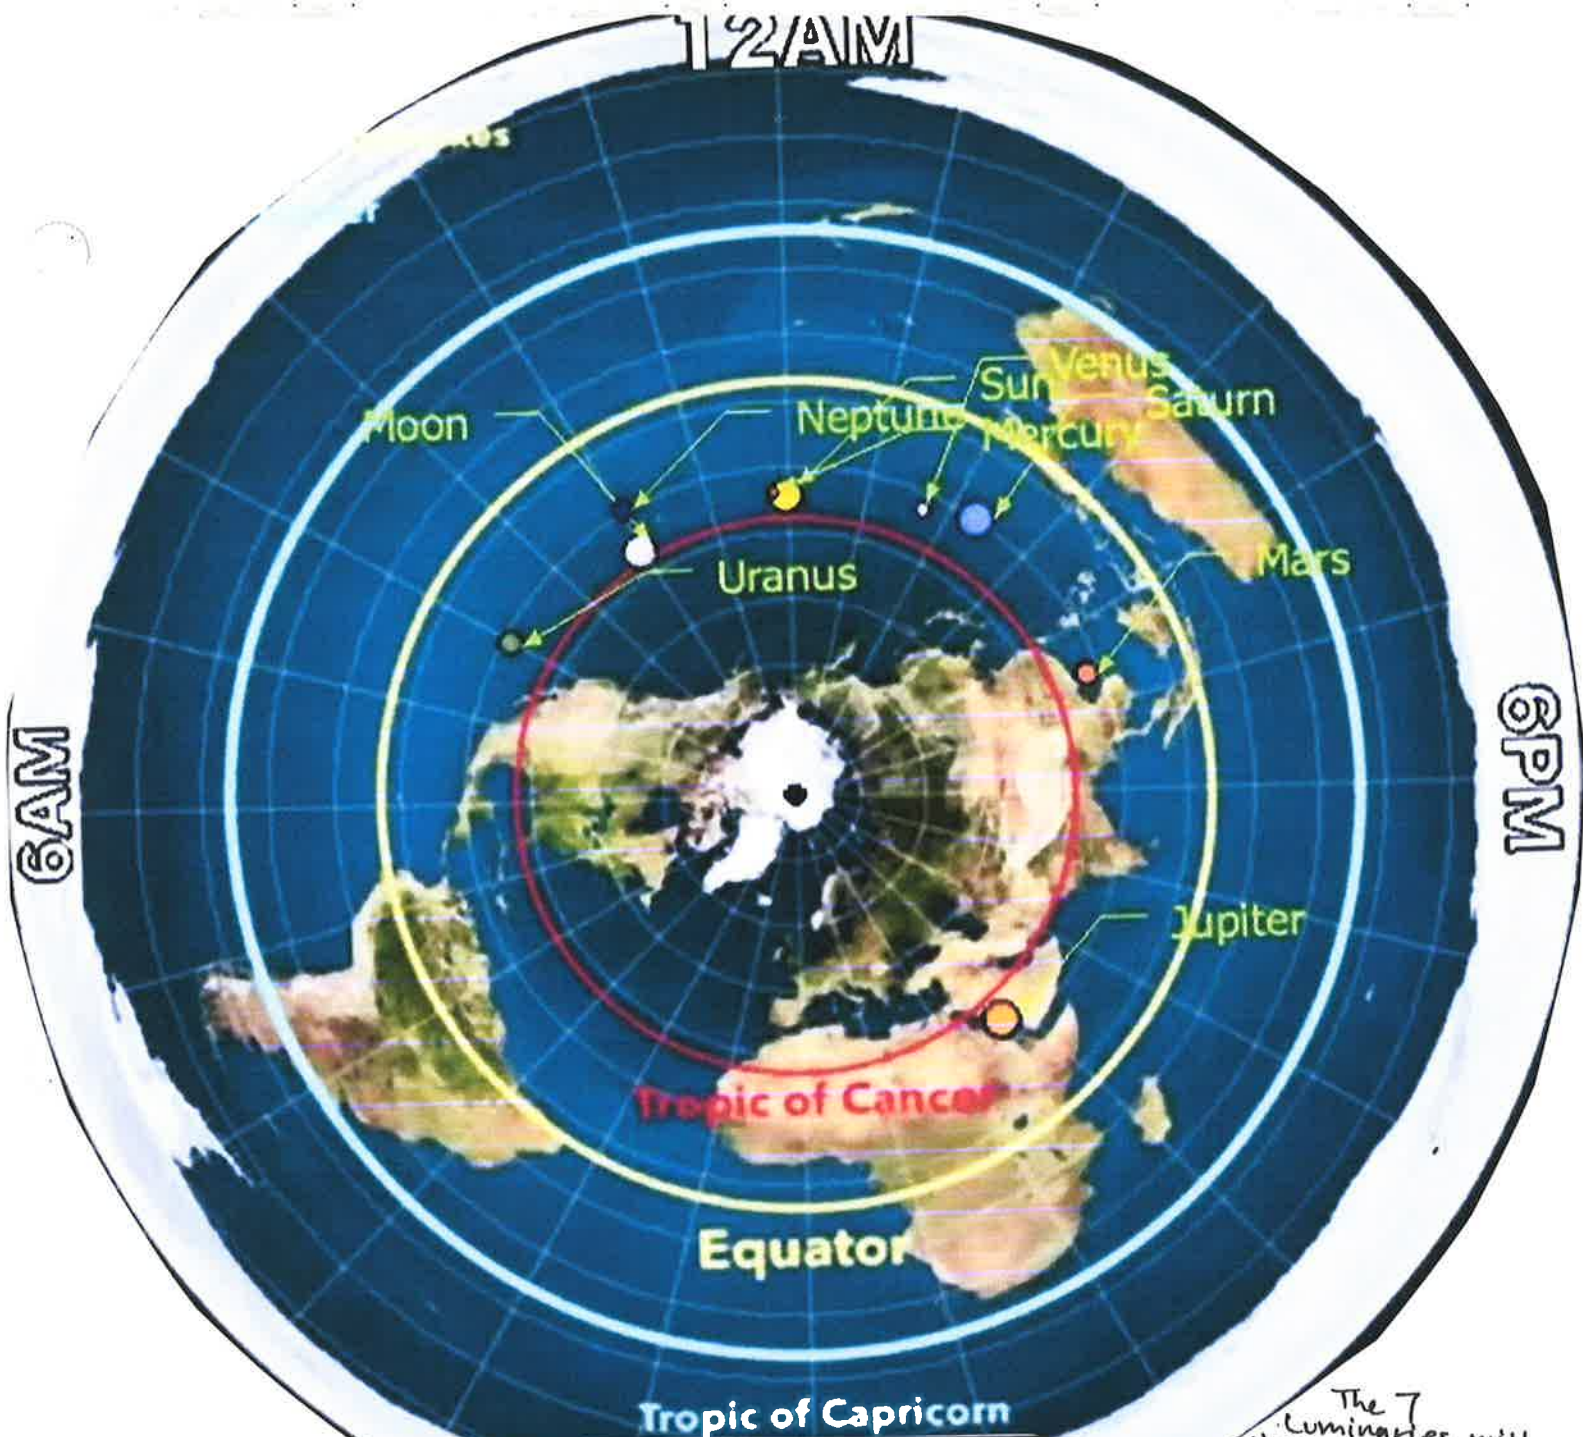

Taurus is at the Tropic of Cancer 23.4 Degrees North

Orions Belt is located above the Equator and will make STRAIGHT LINES during Star Trails

The Milky Way
Intersects the
Ecliptic @ 60° degrees,
Between 2 Nodal
points, The North
Node being between
Taurus and Gemini,
The South Node being
Between Scorpio and
Sagittarius.

THE GALACTIC
CORE OF THE MILKY
WAY. →

GPS originally stood for Ground Positioning System not Global Positioning System

Constellations over flat earth

ABOVE - In this Exaggerated Image of an Inverted Fish Bowl, Orion appears to be pinned to the wall; BELOW - is a better representation as Orion would appear as a pin point directly above your head as if he were pinned to the Ceiling.

"G.P.S" Originally stood for "Ground Positioning System", not "Global Positioning System".

The 7 Luminaries will always remain in the Tropics as they follow the Sun's path, through the Ecliptic.

The ecliptic lines up with the Equator and the Tropics

Spinal Column Symbolism

North and South BOWL
 Separated by a PLANE of INERTIA

Mayan Pyramids & Triptych Temples

Pyramid

Pyramid

Triptych **Chichen Itza**

Triptych **Uxmal**

"Nowhere is the ancient *Universal Religion of the Triptych Temple* more visible than in the Mayan city-states of the Yucatan, where every city had its main pyramid surrounded by a series of Triptych Temples, all celebrating the same wisdom-tradition."
 - Richard Cassaro