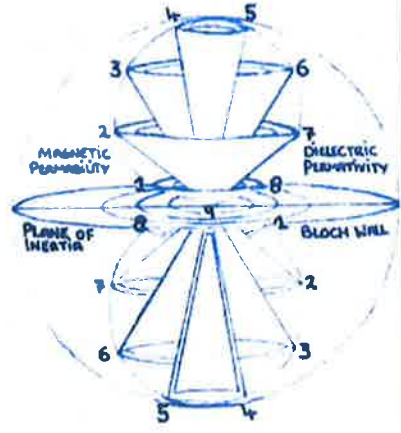

7

6

5

4

3

2

1

8+1=9

7+2=9

6+3=9

5+4=9

The Squatting Man.. VISIBLE around the WHOLE WORLD. only provable on a FLAT EARTH

Left Turning CONVERGING
Right Turning DIVERGING

Walter Russel - Red Shift Blue Shift

When you see the "COATLICUE" stone monument maybe you can find it VERY COMPLEX to understand because it has many different shapes with many significations.