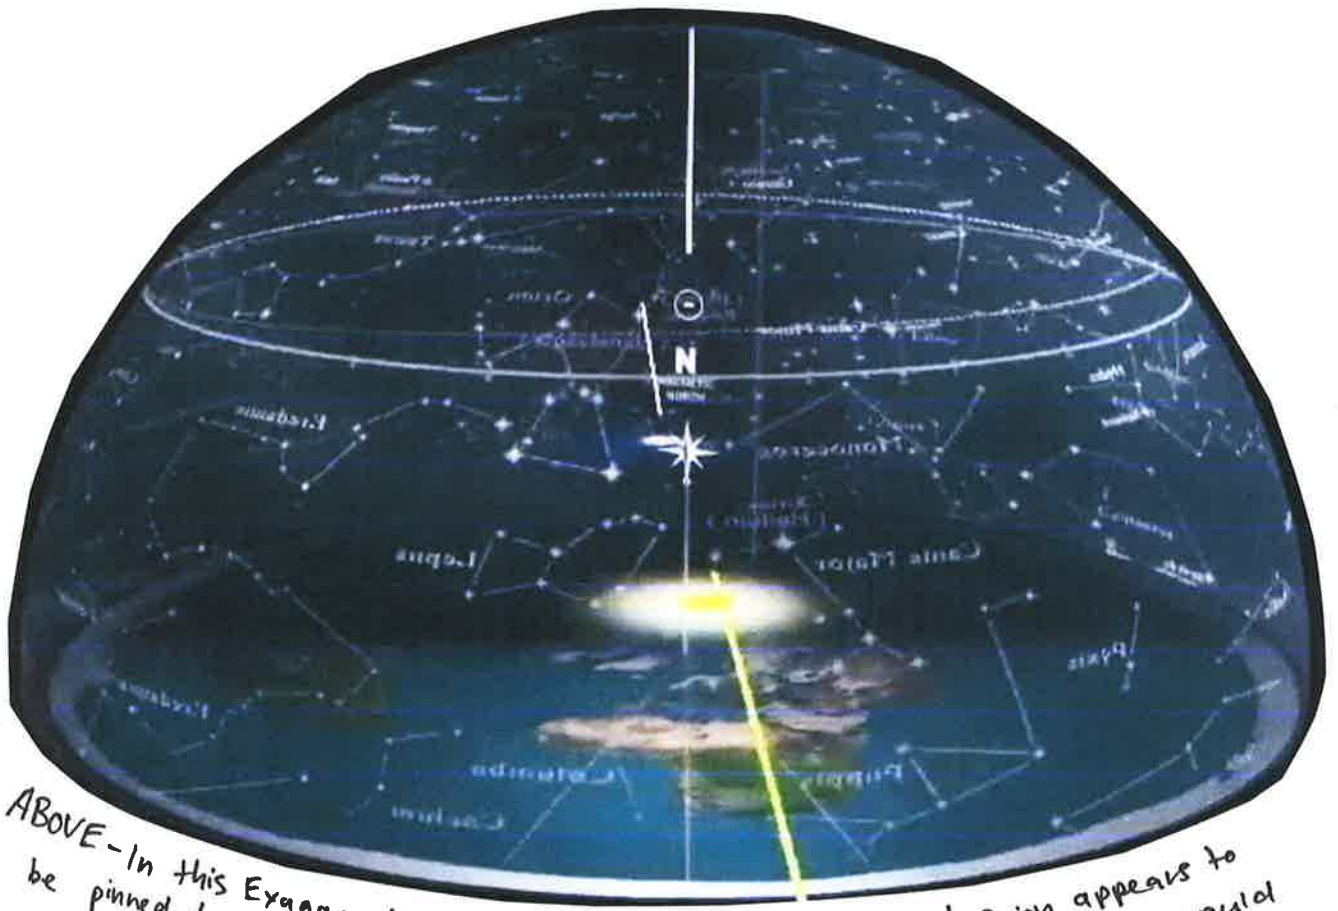

Taurus is at the Tropic of Cancer 23.4 Degrees North

Orions Belt is located above the Equator and will make STRAIGHT LINES during Star Trails

The Milky Way
Intersects the
Ecliptic @ 60° degrees,
Between 2 Nodal
points, The North
Node being between
Taurus and Gemini,
The South Node being
Between Scorpio and
Sagittarius.

THE GALACTIC
CORE OF THE MILKY
WAY. →

GPS originally stood for Ground Positioning System not Global Positioning System

Constellations over flat earth

ABOVE - In this Exaggerated Image of an Inverted Fish Bowl, Orion appears to be pinned to the wall; BELOW - is a better representation as Orion would appear as a pin point directly above your head as if he were pinned to the Ceiling.

"G.P.S" Originally stood for "Ground Positioning System", not "Global Positioning System".

The 7 Luminaries will always remain in the Tropics as they follow the Sun's path, through the Ecliptic.

The ecliptic lines up with the Equator and the Tropics

Spinal Column Symbolism

North and South BOWL
 Separated by a PLANE of INERTIA

Mayan Pyramids & Triptych Temples

Pyramid

Pyramid

Triptych **Chichen Itza**

Triptych **Uxmal**

"Nowhere is the ancient *Universal Religion of the Triptych Temple* more visible than in the Mayan city-states of the Yucatan, where every city had its main pyramid surrounded by a series of Triptych Temples, all celebrating the same wisdom-tradition."
 - Richard Cassaro