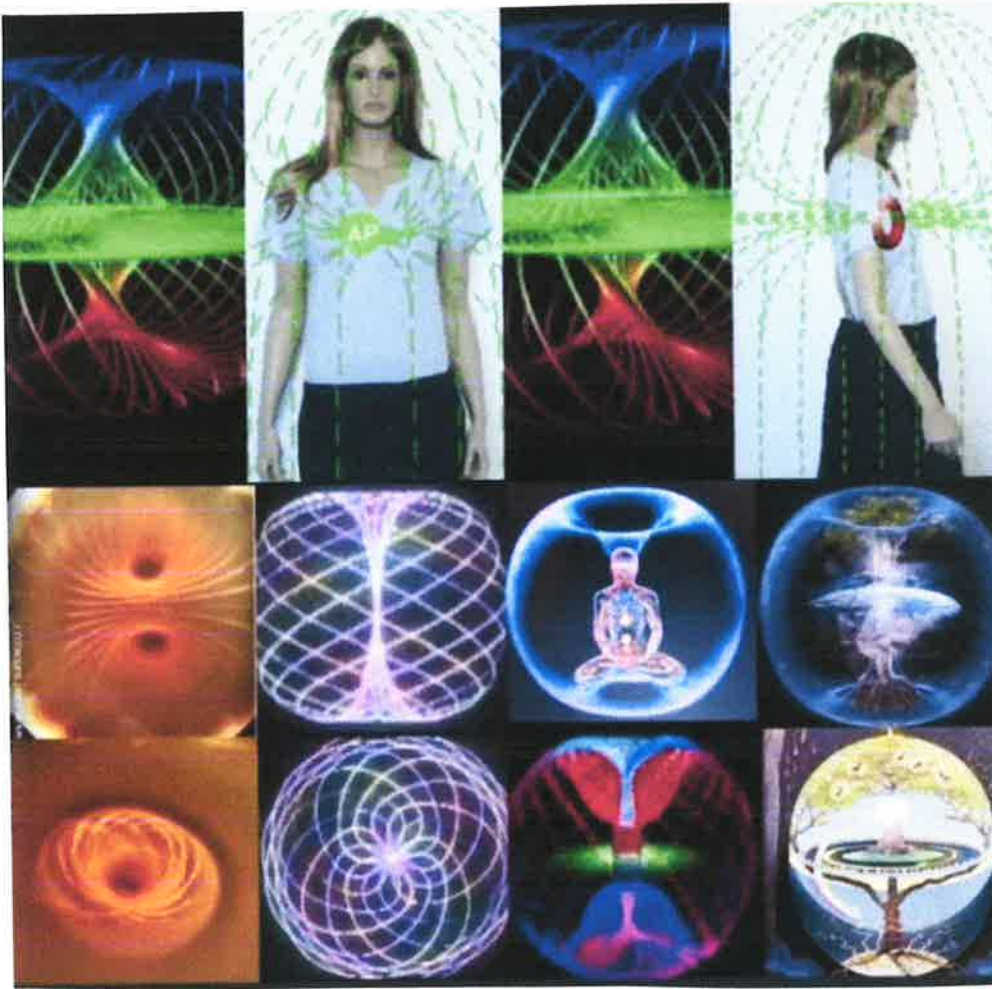

The Seraphim with 6 wings is the description of a Magnetic Field

Jesus Crown of Thorns is the SAHASRARA Crown Chakra in india

**THIS PATTERN
HOLDS THE KEY
TO A WORLD THAT WORKS
FOR EVERYONE**

Black Widows have an HOUR GLASS shape underneath them

The DOUBLE BOWL Milky Way Galaxy Above

The Crab NeBULA Below

THE HUMAN ENERGY FIELD & MAN'S ASSEMBLAGE POINT

The vortex of the energy field is called "THE ASSEMBLAGE POINT" The position shown is the location and alignment for optimum mental and physical health (organ and glandular synergy)

The Eye is not a BALL, the central pillar that connects the Lens to the Retina is the HYALOID CANAL as in HYPERBOLOID
The EYE is a TORUS

Oleplun as Mudo

The GODHEAD Symbol

Anu In Mesopotamia

Double Bowl
Parable = Pair Of Bowl
Hyperbole = Hyperbola
Bible = Bi-Bowl