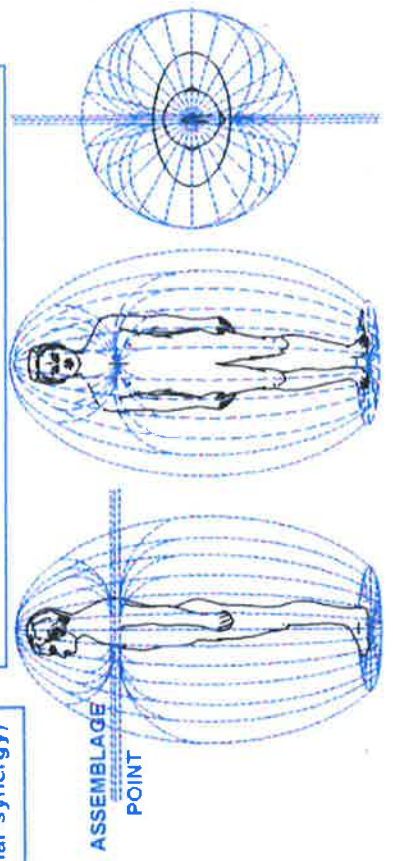

THE GALACTIC
CORE OF THE MILKY
WAY. →

GPS originally stood for Ground Positioning System not Global Positioning System

Constellations over flat earth

ABOVE - In this Exaggerated Image of an Inverted Fish Bowl, Orion appears to be pinned to the wall; BELOW - is a better representation as Orion would appear as a pin point directly above your head as if he were pinned to the Ceiling.

The Seraphim with 6 wings is the description of a Magnetic Field

Jesus Crown of Thorns is the SAHASRARA Crown Chakra in india

**THIS PATTERN
HOLDS THE KEY
TO A WORLD THAT WORKS
FOR EVERYONE**

Black Widows have an HOUR GLASS shape underneath them

The DOUBLE BOWL Milky Way Galaxy Above

The Crab NeBULA Below

THE HUMAN ENERGY FIELD & MAN'S ASSEMBLAGE POINT

The vortex of the energy field is called "THE ASSEMBLAGE POINT" The position shown is the location and alignment for optimum mental and physical health (organ and glandular synergy)

The Eye is not a BALL, the central pillar that connects the Lens to the Retina is the HYALOID CANAL as in HYPERBOLOID
The EYE is a TORUS

Oleplun as Mudo

The GODHEAD Symbol

Anu In Mesopotamia

Double Bowl
Parable = Pair Of Bowl
Hyperbole = Hyperbola
Bible = Bi-Bowl