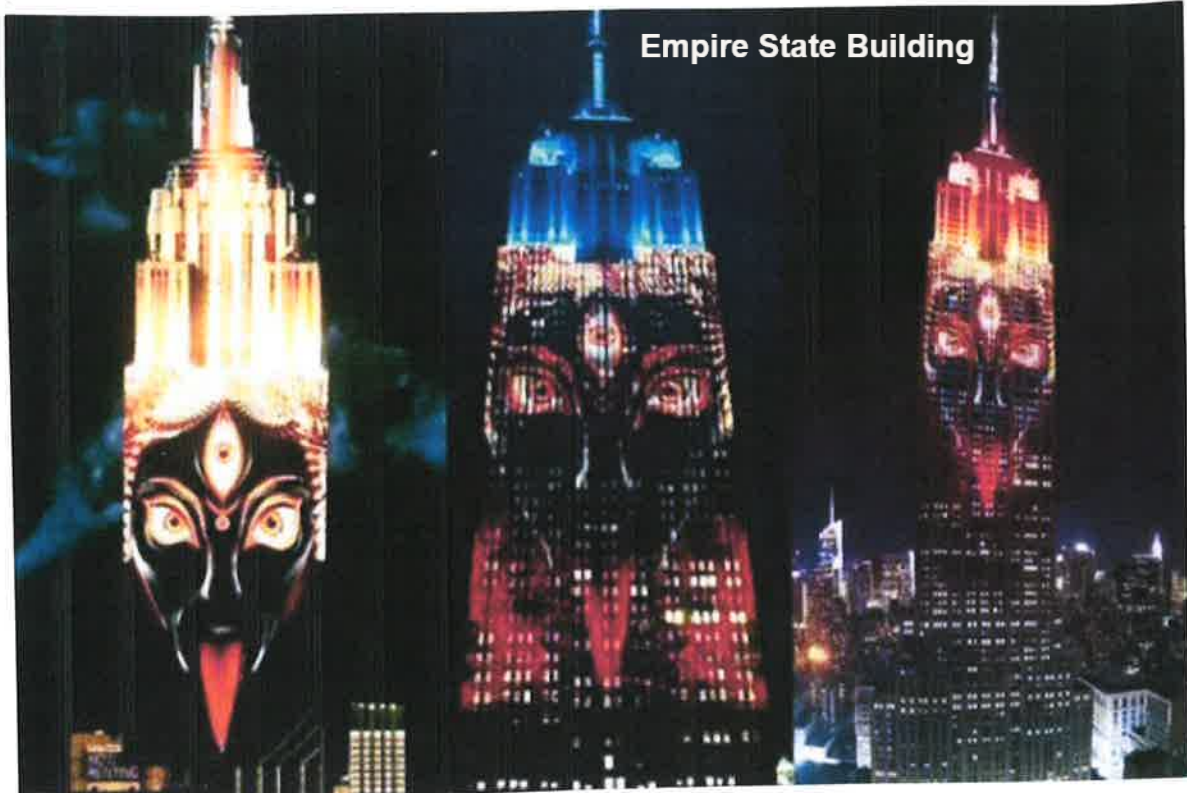

Azadi Tower -in Tehran

Tower in Spanish = Torre

HEARTH 3: SYMBOLS
&
SYMMETRY

BY: DIVINEBEING
BEINGDIVINE
2022

Aquarius is at the Equator and Rises behind the Sun during the Vernal Equinox

We are in the KALI AGE of the Yuga Cycle