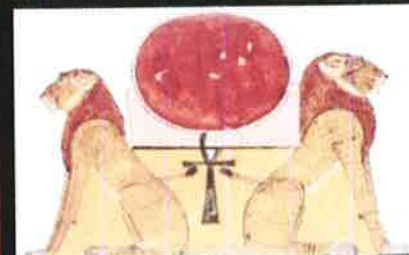

The 266th Pope of ROME
Jorge Bergoglio aka Pope Francis

Holding the 4 Gospels of
The 4 Evangelists Matthew
Mark Luke and John

Osiris Throne is our Upside
Down American Flag

Note: The Higher Mind has ONE EYE. ODIN The One Eyed God, just like THOR who is The son of Odin

Brain Stem / Throne of GOD

*RichardCassaro.com

Mexico

*RichardCassaro.com

Egypt

*RichardCassaro.com

Mexico

*RichardCassaro.com