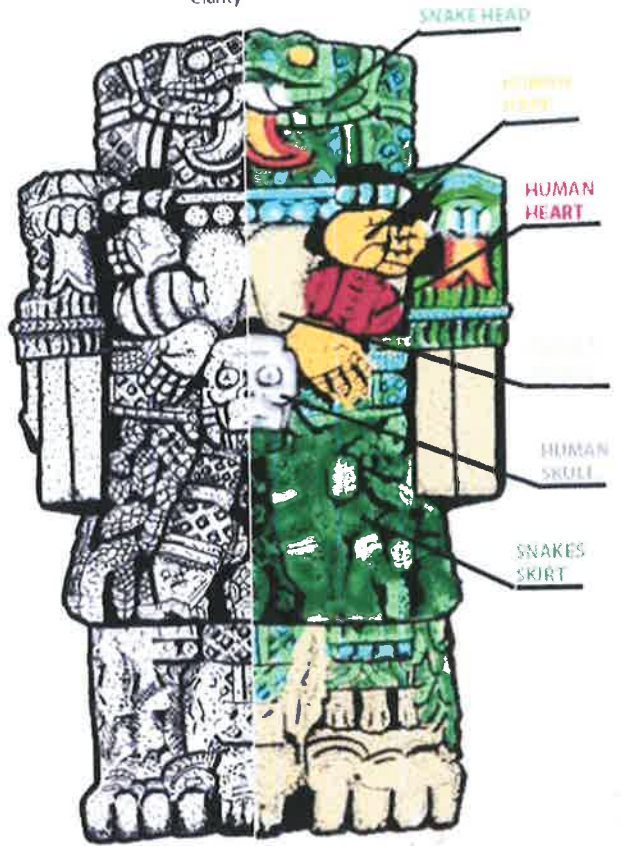

7+2=9

6+3=9

5+4=9

The Squatting Man.. VISIBLE around the WHOLE WORLD. only provable on a FLAT EARTH

Left Turning CONVERGING
Right Turning DIVERGING

Walter Russel - Red Shift Blue Shift

When you see the "COATLICUE" stone monument maybe you can find it VERY COMPLEX to understand because it has many different shapes with many significations.

Clarity

Coatlícuac "Idea la claridad en el arte"

I do it in lines to appreciated better

HERE I PUT FIVE DIFFERENT COLORS so we can clearly see the different shapes and what they minds.

COATLICUE

Auset/ Isis