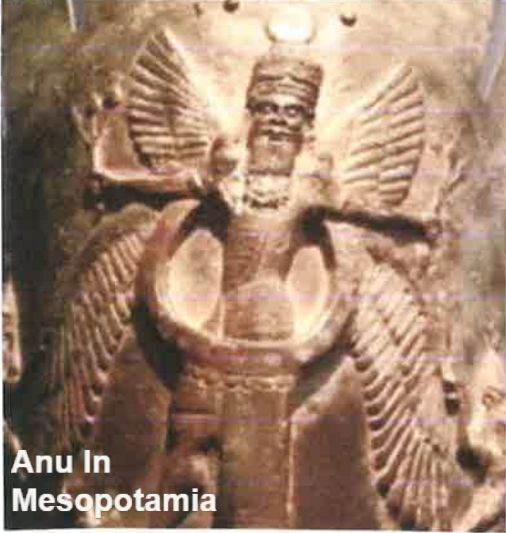

The DOUBLE BOWL Milky Way Galaxy Above

The Crab NeBULA Below

THE HUMAN ENERGY FIELD & MAN'S ASSEMBLAGE POINT

The vortex of the energy field is called "THE ASSEMBLAGE POINT" The position shown is the location and alignment for optimum mental and physical health (organ and glandular synergy)

The Eye is not a BALL, the central pillar that connects the Lens to the Retina is the HYALOID CANAL as in HYPERBOLOID
The EYE is a TORUS

Oleplun as Mudo

The GODHEAD Symbol

Anu In Mesopotamia

Double Bowl
Parable = Pair Of Bowl
Hyperbole = Hyperbola
Bible = Bi-Bowl