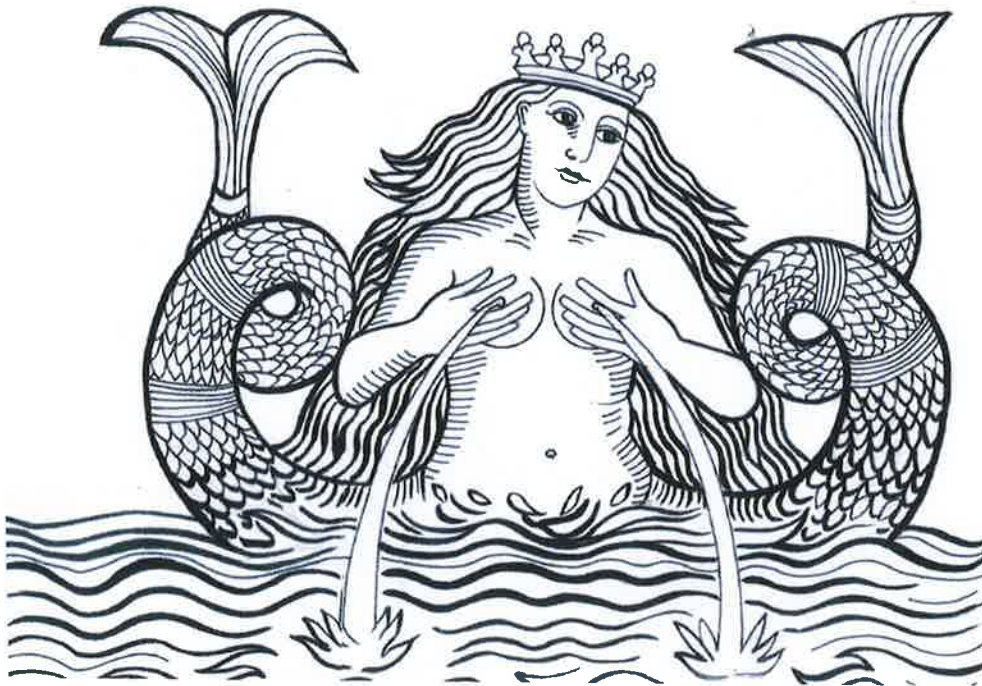

Ishtarte / Ishtar

Goddess Coatlicue -Mexico

MAYAHUEL

In India the Earth is Resting on a Turtles Back

The MILKY WAY was called VIA LACTEA in Latin which means the Milky Road, also called the SILVER RIVER and even called the BACK BONE of the Night