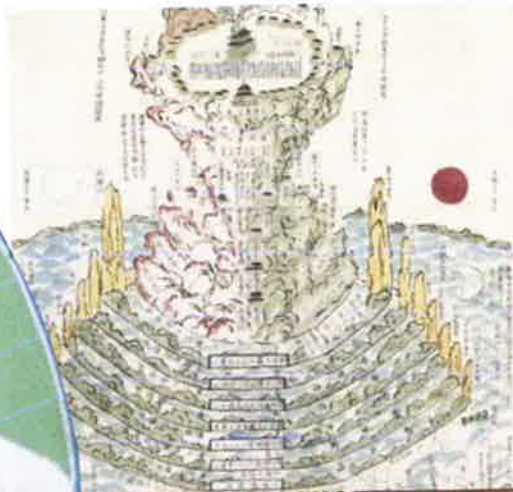

The DOUBLE BOWL Milky Way Galaxy Above

The Crab NeBULA Below

THE HUMAN ENERGY FIELD & MAN'S ASSEMBLAGE POINT

The vortex of the energy field is called "THE ASSEMBLAGE POINT" The position shown is the location and alignment for optimum mental and physical health (organ and glandular synergy)

The Eye is not a BALL, the central pillar that connects the Lens to the Retina is the HYALOID CANAL as in HYPERBOLOID
The EYE is a TORUS

Oleplun as Mudo

The GODHEAD Symbol

Anu In Mesopotamia

Double Bowl
Parable = Pair Of Bowl
Hyperbole = Hyperbola
Bible = Bi-Bowl

The Big Apple
The Cosmic Egg
The Holy Grail

This is called a VAJRA in India

A Magnet frozen in ICE
revealing the Magnetic Field..
By Ken Wheeler

Full Magnetic Field Spectrum

Double Bubble Milky Way

Full Magnetic Field