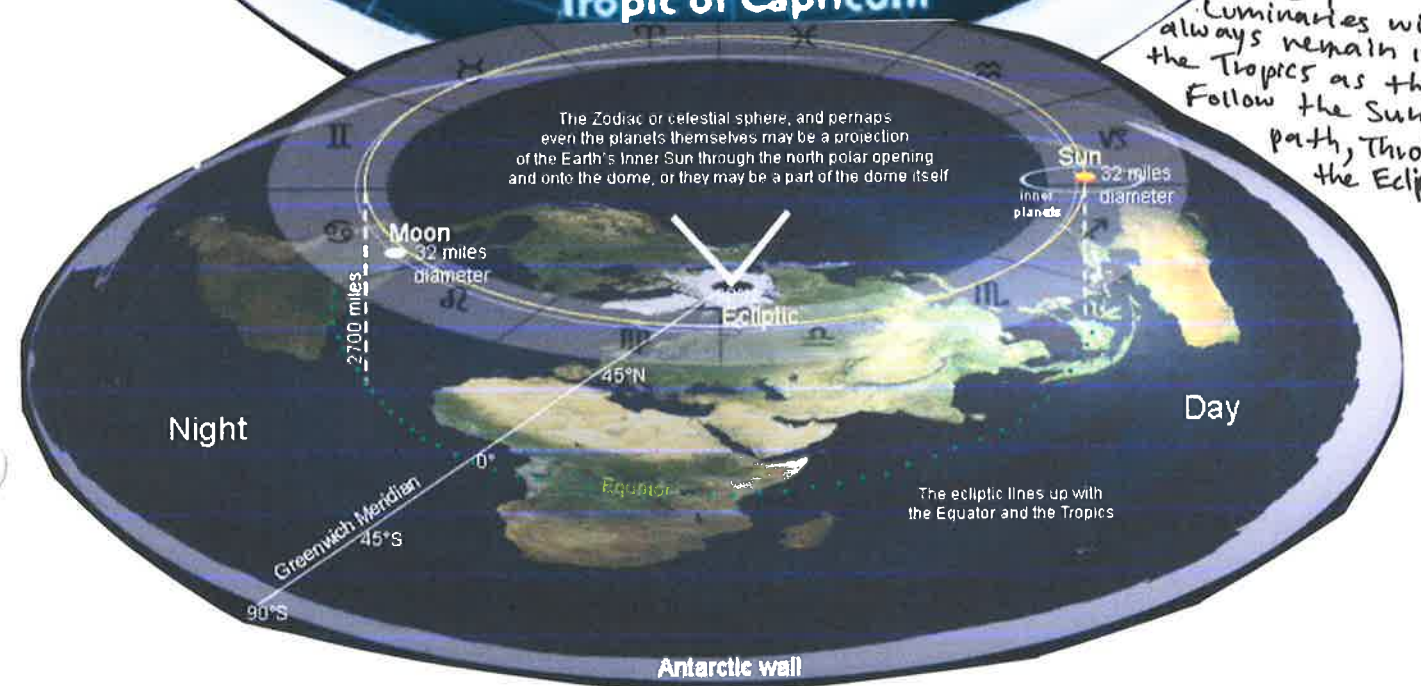

Taurus is at the Tropic of Cancer 23.4 Degrees North

Orions Belt is located above the Equator and will make STRAIGHT LINES during Star Trails

The Milky Way
Intersects the
Ecliptic @ 60° degrees,
Between 2 Nodal
points, The North
Node being between
Taurus and Gemini,
The South Node being
Between Scorpio and
Sagittarius.

THE GALACTIC
CORE OF THE MILKY
WAY. →

GPS originally stood for Ground Positioning System not Global Positioning System

Constellations over flat earth

ABOVE - In this Exaggerated Image of an Inverted Fish Bowl, Orion appears to be pinned to the wall; BELOW - is a better representation as Orion would appear as a pin point directly above your head as if he were pinned to the Ceiling.

"G.P.S" Originally stood for "Ground Positioning System", not "Global Positioning System".

The 7 Luminaries will always remain in the Tropics as they follow the Sun's path, through the Ecliptic.

The ecliptic lines up with the Equator and the Tropics

Spinal Column Symbolism

North and South BOWL
 Separated by a PLANE of INERTIA

Mayan Pyramids & Triptych Temples

Pyramid

Pyramid

Triptych **Chichen Itza**

Triptych **Uxmal**

"Nowhere is the ancient *Universal Religion of the Triptych Temple* more visible than in the Mayan city-states of the Yucatan, where every city had its main pyramid surrounded by a series of Triptych Temples, all celebrating the same wisdom-tradition."
 - Richard Cassaro